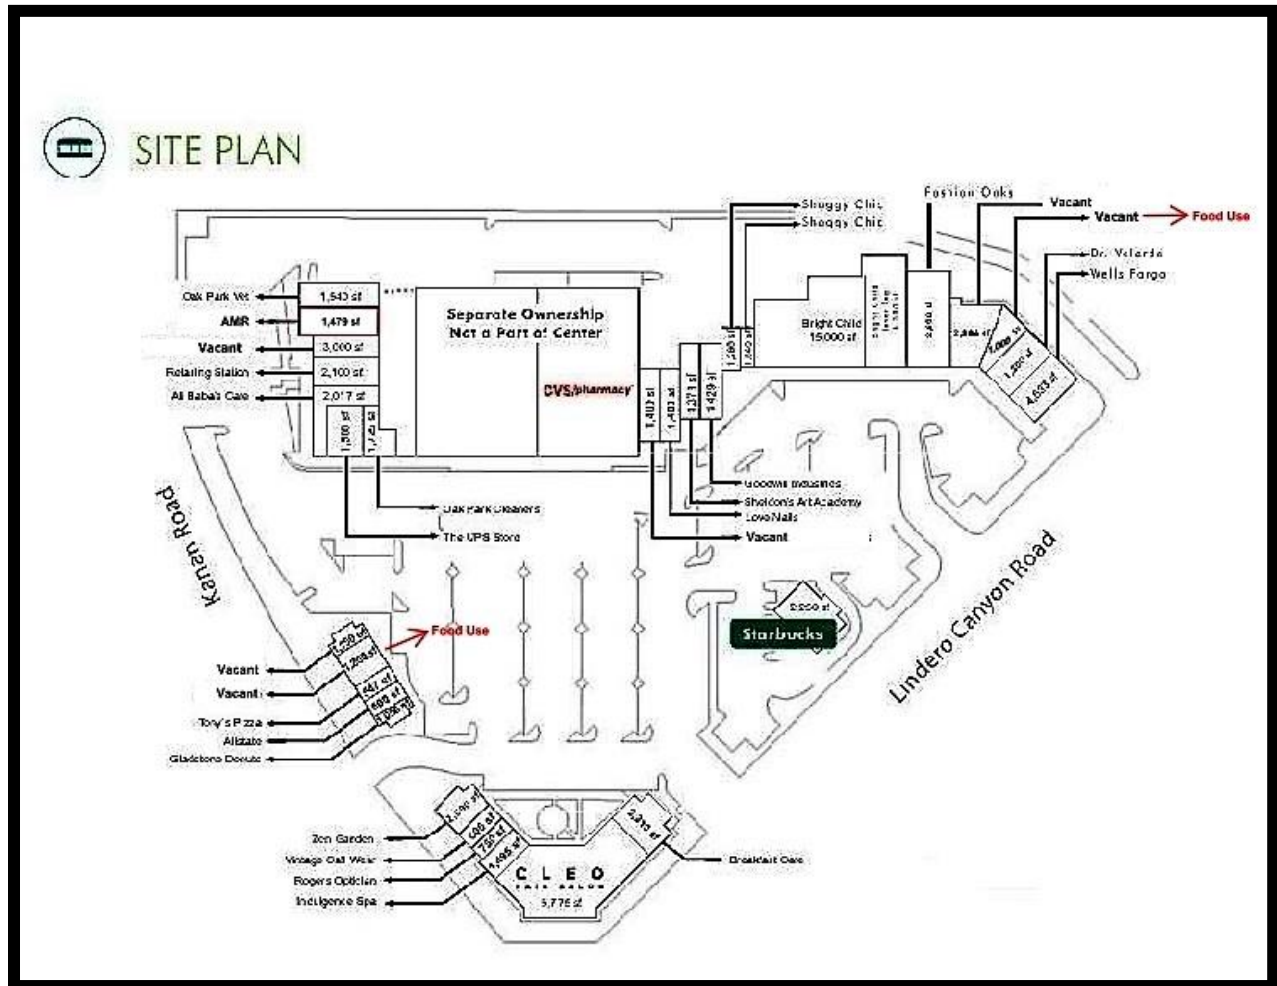

- LOCATION:** 604 - 664 Lindero Canyon Road, Oak Park, Ca 91377
- SIZE:** 1,000 – 3,000 +/- square feet
- RENTAL RATE:** \$2.50 per square foot, NNN (\$0.88)
- OCCUPANCY:** Immediate
- PARKING:** Excellent
- COMMENTS:**
- * Join CVS, Starbucks & Wells Fargo Bank
 - * SEC Kanan Road & Lindero Canyon Road
 - * Flexible lease terms
 - * Patio @ food use
 - * Former Martial Arts studio ready to go!

Prime Retail Space for Lease Oak Park Shopping Center 604 – 664 LINDERO CANYON ROAD

PROPERTY FEATURES:

- * High end income levels
- * Captive trade area
- * Join neighboring retailers Pavilions, CVS Pharmacy, Starbucks & Wells Fargo Bank